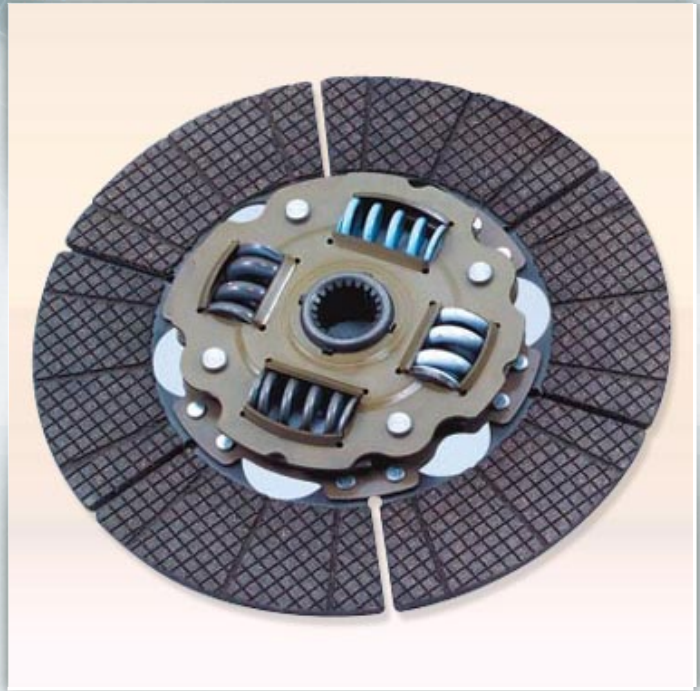

○- Product Message

Product number 油式離合器-3

Wide category Machinery

Intermediate category Metal Working Machinery

Detailed category SQUARE MESH WIRE WEAVING  
LOOM

Serial numbers 油式離合器-3

Product name Wet-type Clutches-3